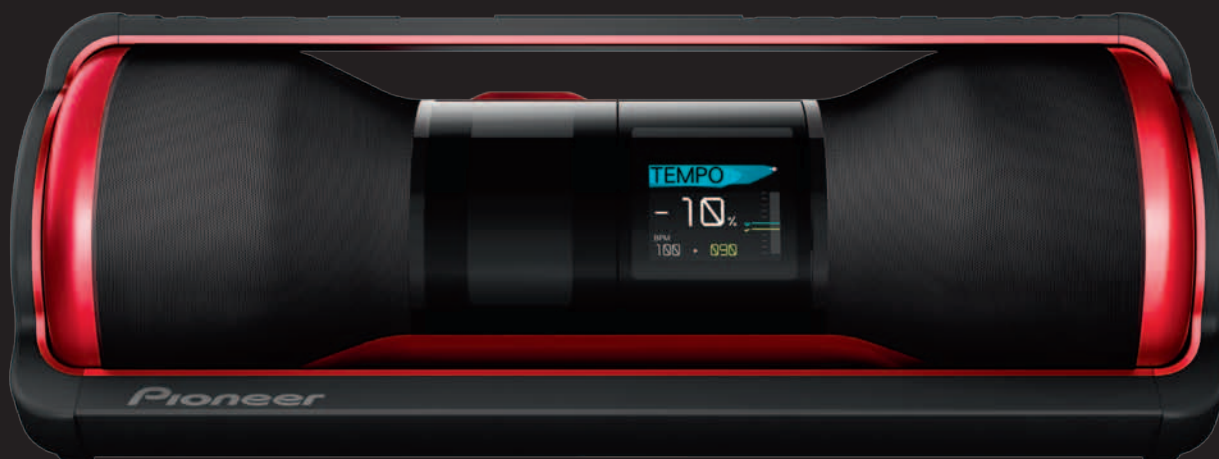

K = black, S = silver, W = white

X-DS301-K

iPod/iPhone clock radio with 3 alarm modes: Buzz, iPod and FM radio. Comes with a handy remote control.

*Not applicable with X-SMC1

Introducing the world's first line of dance equipment built to inspire dancers just like you. However you move, Pioneer offers you several unique features for training, rehearsing and competing. High-powered audio performances infused with an exclusive dance EQ. Everything you need to flaunt your skills, no matter how or where you dance.

TYPE-Z (STZ-D10Z-R)

This boombox is rugged, splash-proof and loud. Boasting a full 40 W of sound, the Type-Z fills your average-sized dance studio with pumping sound while its flashy looks add style and presence to any performance – indoors or out. Plug in your iPod or iPhone or connect your USB device to start breaking, popping or locking! Or get your own music library analysed by MIXTRAX and copied to the player's 4 GB of internal memory.

TYPE-S (STZ-D10S-L)

Weighing in at just 0.8 kg and 31.9 cm high, the Type-S STEEZ Compact is small enough to fit in your backpack or even in your hand for instant fun, wherever you go. Connect your iPod, iPhone or other mobile device via USB and get moving to the beat!