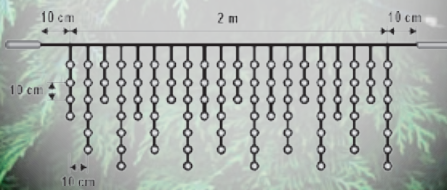

KTF 100/WH

100

pcs of white LED
db fehér LED
ks bielych LED
buc. LED-uri albe
kom. belih LED dioda
kos. belih LED diod
ks bílých LED
kom. bijelih LED